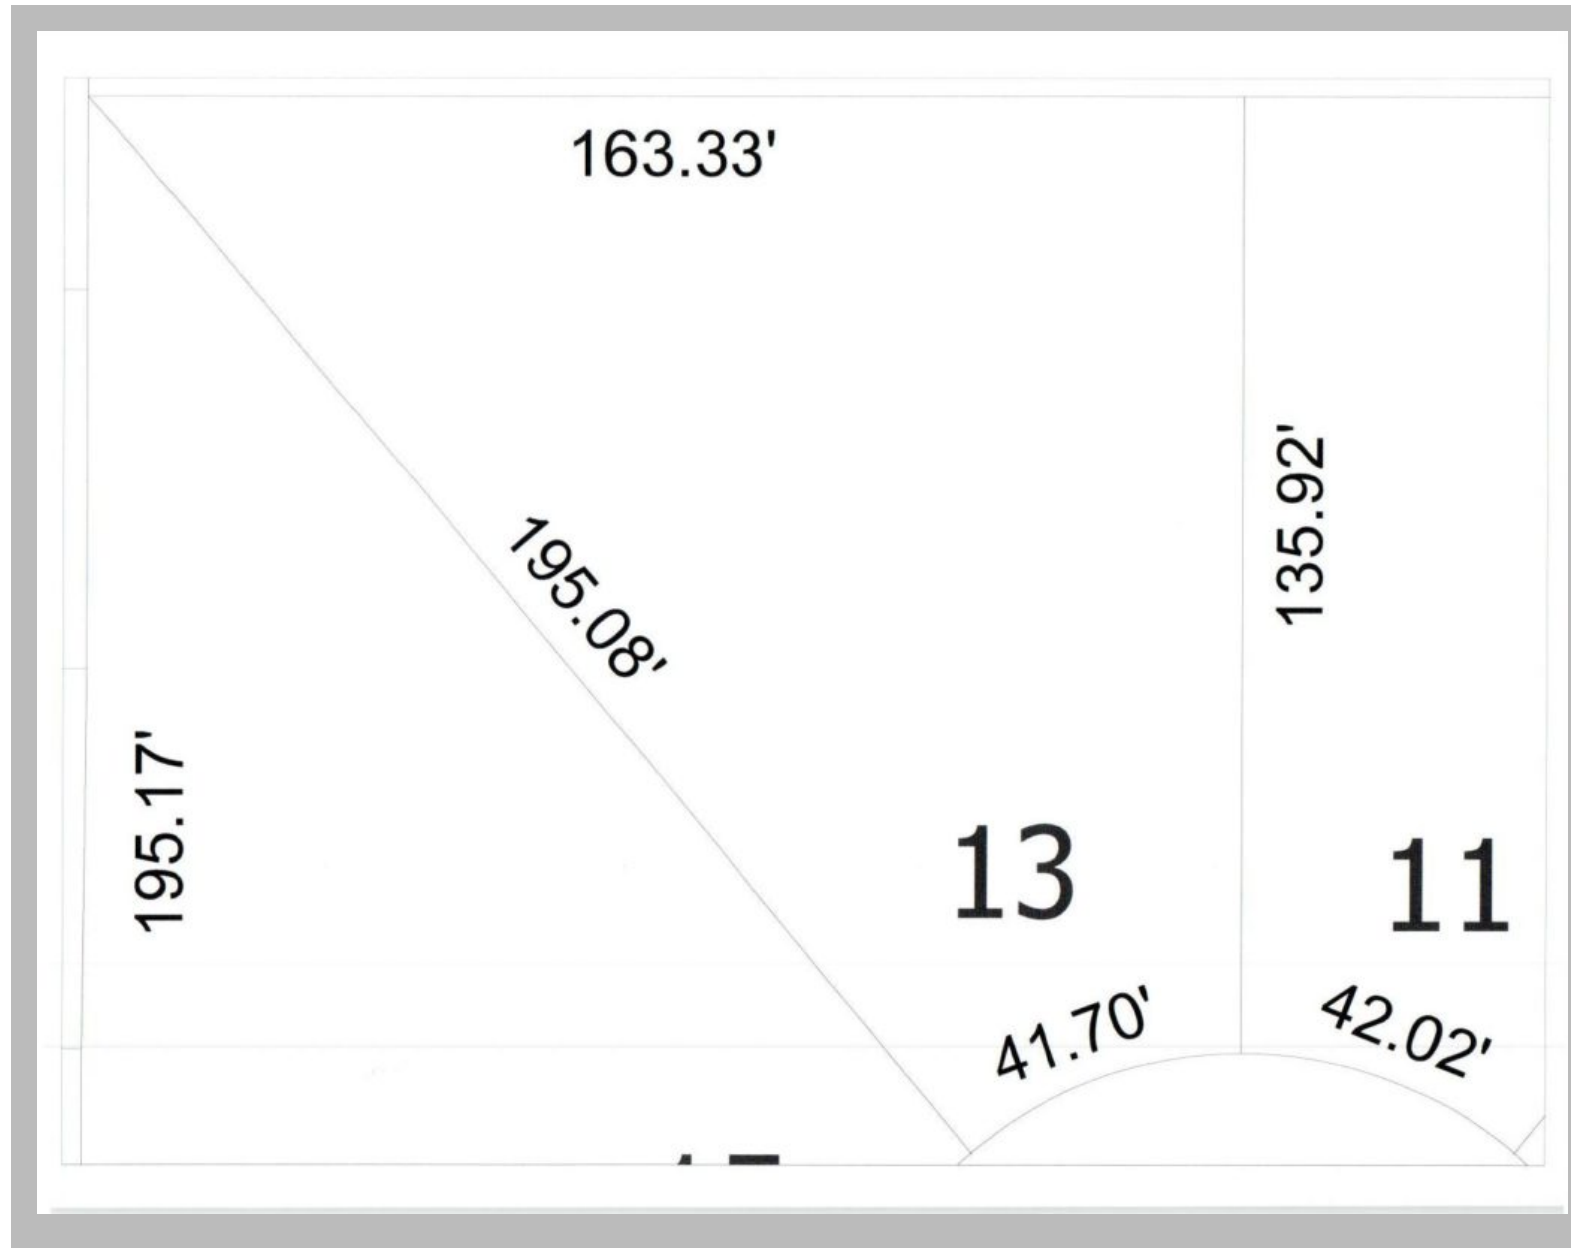

13 Sapphire Bay, Winkler

\$99,900

Details

Address : 13 Sapphire Bay, Winkler, Manitoba
Legal : Lot 15, Block 2, Plan 47444
Lot Size : Pie shaped
Possession : Quick Possession!!

Financial

Price: \$99,900
Taxes: \$1,116

Description

Pie shaped lot on a mostly developed bay at the North end of Winkler. Frontage is 41.70. Partially fenced with trees on the north side. Quick possession available.