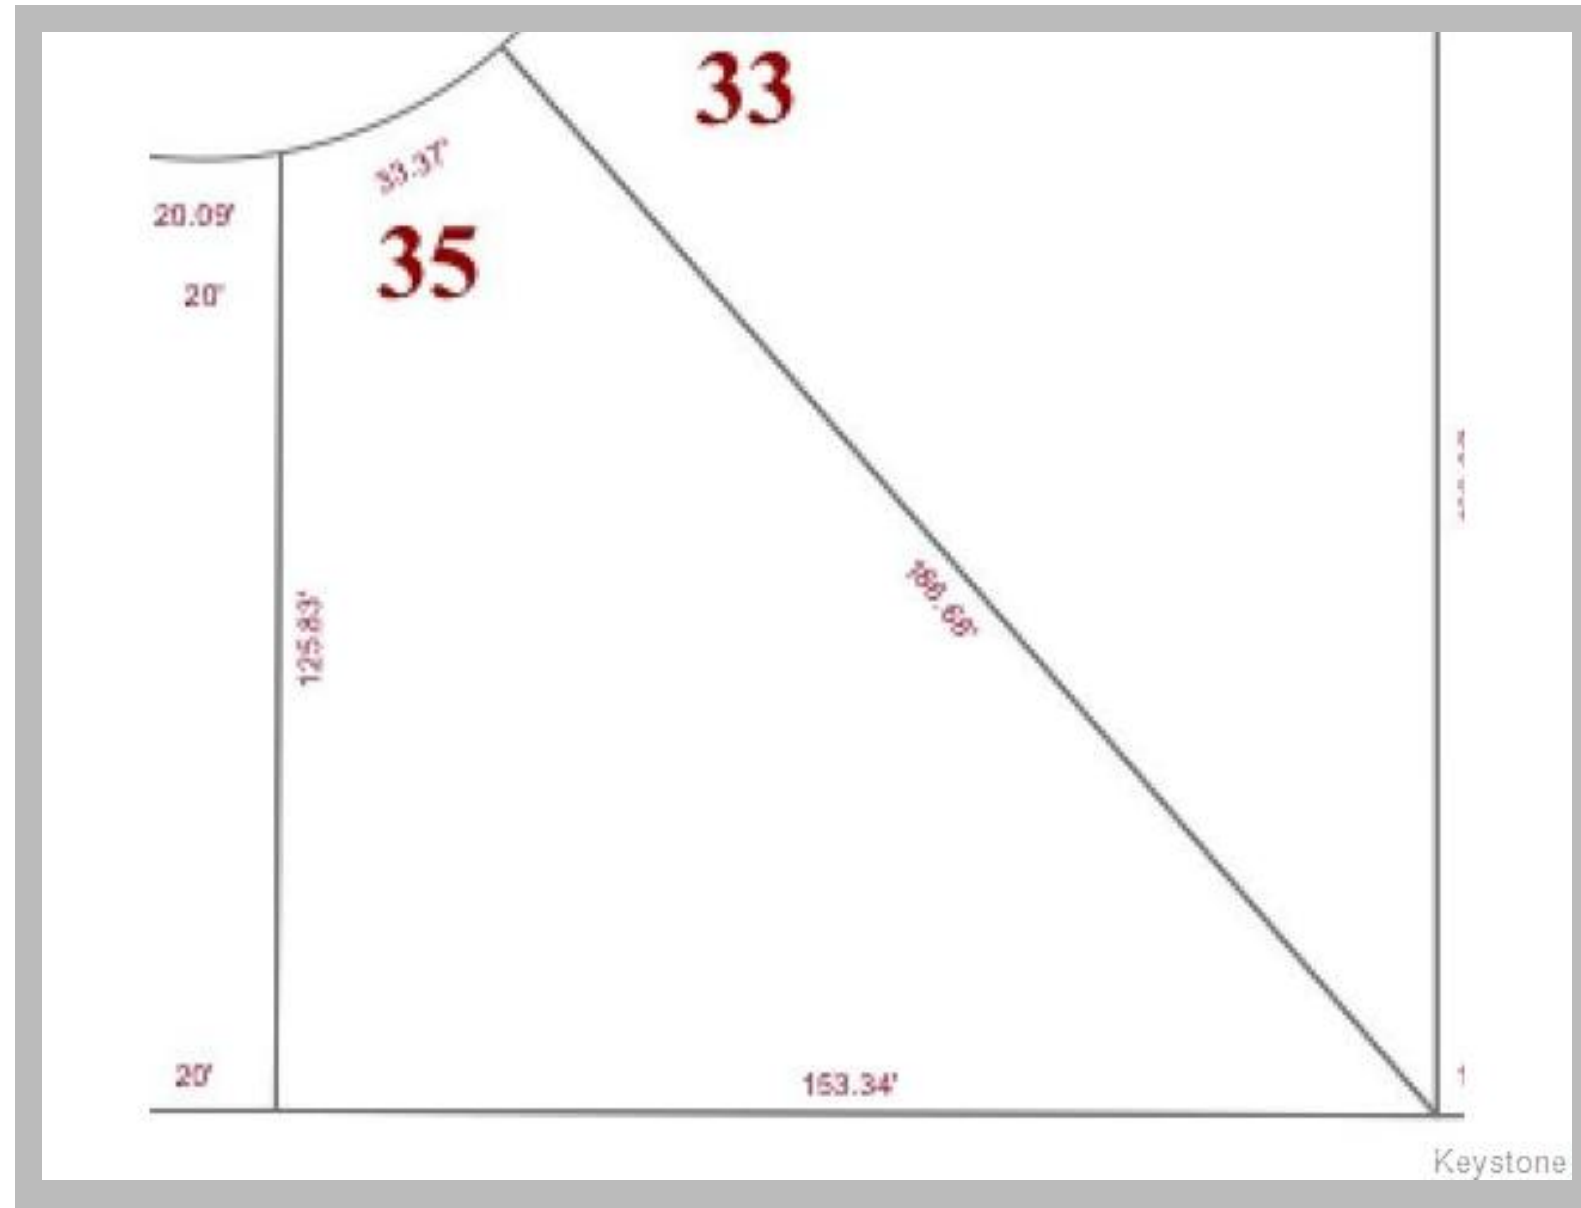

## 35 Nova Bay, Winkler

**\$128,900**

### Details

Address : 35 Nova Drive, Winkler, Manitoba  
Legal : Lot 18, Block 1, Plan 47912  
Lot Size : Pie shaped  
Possession : Immediate!

### Description

Vacant pie shaped lot. Located at the south end of Winkler, backing onto the Dike. Awesome location!! Easy access for snowmobiling or dirt biking out of town. Some trees have been planted.